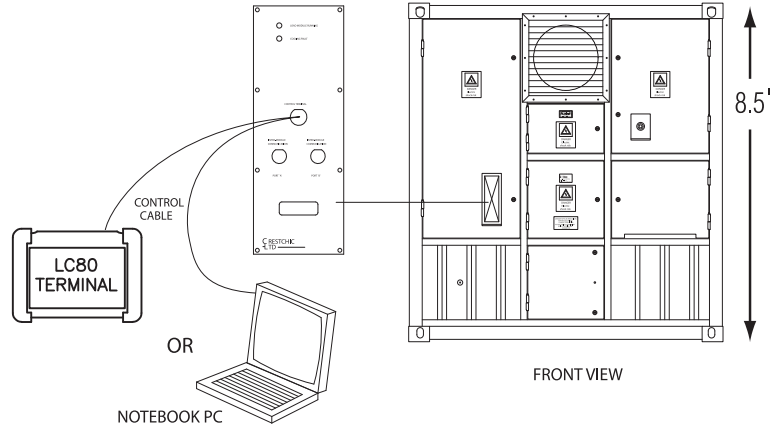

LC80 TERMINAL
OR
NOTEBOOK PC
FITTED WITH
LOADBANK CONTROL SOFTWARE