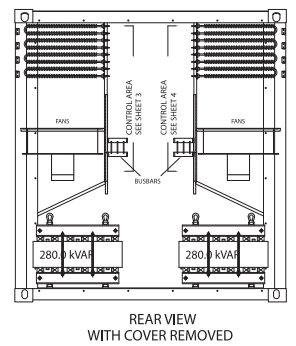

Fan and Control Power

Via main bus or 70 amp, 480 volt,
3-phase external source

Air Flow

Side intake,
top exhaust

Enclosures

10' ISO weatherproof
container

Dimensions

Length: 117.75 inches
Width: 96 inches
Height: 102 inches
Weight: 22,050 lbs

REAR VIEW

RIGHT HAND SIDE VIEW

FRONT VIEW
WITH DOORS SHOWN OPEN

REAR VIEW
WITH COVER REMOVED

Loadbank Controller Specifications

KCS

Factory mounted manual control system, thumbwheel switches for adding or removing kW and PF, analog ammeter for each phase, and analog voltmeter with a selector switch for each phase.