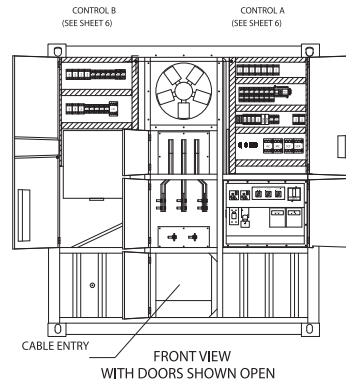

Fan and Control Power

Via main bus or 70 amp, 480 volt,
3-phase external source

Air Flow

Side intake,
top exhaust

Enclosures

10' ISO weatherproof
container

Dimensions

Length: 117.75 inches
Width: 96 inches
Height: 102 inches
Weight: 22,050 lbs

REAR VIEW

RIGHT HAND SIDE VIEW

FRONT VIEW
WITH DOORS SHOWN OPEN

REAR VIEW
WITH COVER REMOVED

Loadbank Controller Specifications

KCS

Factory mounted manual control system, thumbwheel switches for adding or removing kW and PF, analog ammeter for each phase, and analog voltmeter with a selector switch for each phase.