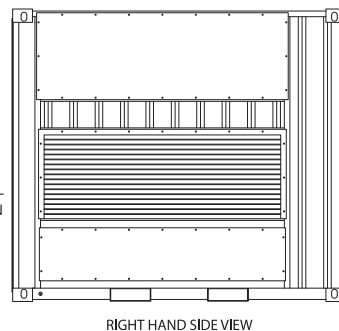

RIGHT HAND SIDE VIEW