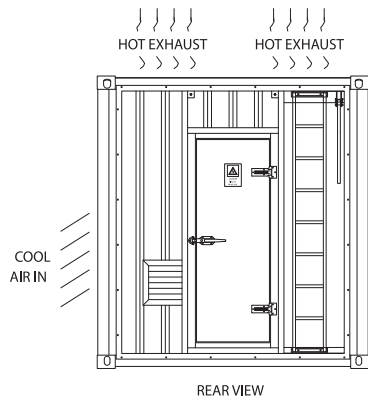

Fan and Control Power

Via main bus or 70 amp, 480 volt,
3-phase external source

Air Flow

Side intake,
top exhaust

Enclosures

10' ISO weatherproof
container

Dimensions

Length: 117.75 inches
Width: 96 inches
Height: 102 inches
Weight: 22,050 lbs

If it wasn't tested, it doesn't work.

877.838.1088

hpsloadbanks.com

3.3 MVA Resistive/Reactive

Loadbank Footprint Rendering

PLAN VIEW / FOOTPRINT
SHOWING DOORS OPENING

LC80 TERMINAL
OR
NOTEBOOK PC
FITTED WITH
LOADBANK CONTROL SOFTWARE

REAR VIEW

RIGHT HAND SIDE VIEW

FRONT VIEW
WITH DOORS SHOWN OPEN

REAR VIEW
WITH COVER REMOVED

Loadbank Controller Specifications

KCS

Factory mounted manual control system, thumbwheel switches for adding or removing kW and PF, analog ammeter for each phase, and analog voltmeter with a selector switch for each phase.