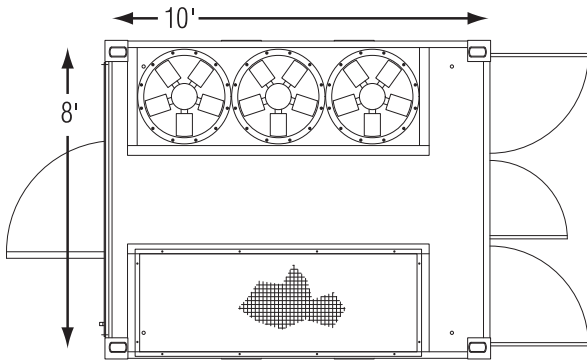

3.3 MVA Resistive/Reactive

Loadbank Footprint Rendering

PLAN VIEW / FOOTPRINT
SHOWING DOORS OPENING